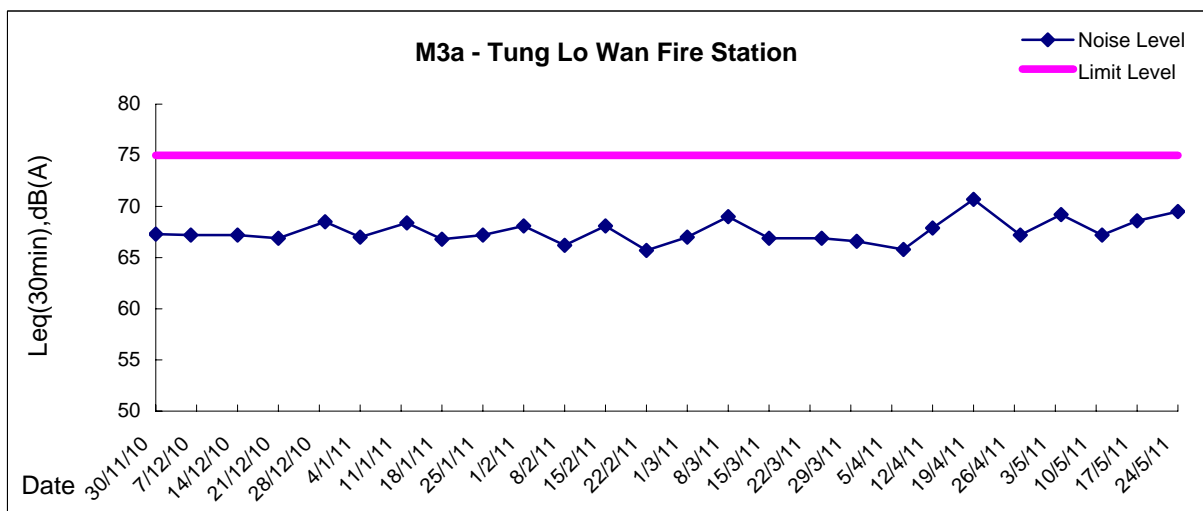

Graphic Presentation of Noise Monitoring Result
Day Time (0700 - 1900hrs on normal weekdays)

Graphic Presentation of Noise Monitoring Result
Day Time (0700 - 1900hrs on normal weekdays)

Graphic Presentation of Noise Monitoring Result

Restricted Time (1900 - 2300 hrs on normal weekdays and 0700-2300 on holiday)

Graphic Presentation of Noise Monitoring Result

Restricted Time (1900 - 2300 hrs on normal weekdays and 0700-2300 on holiday)