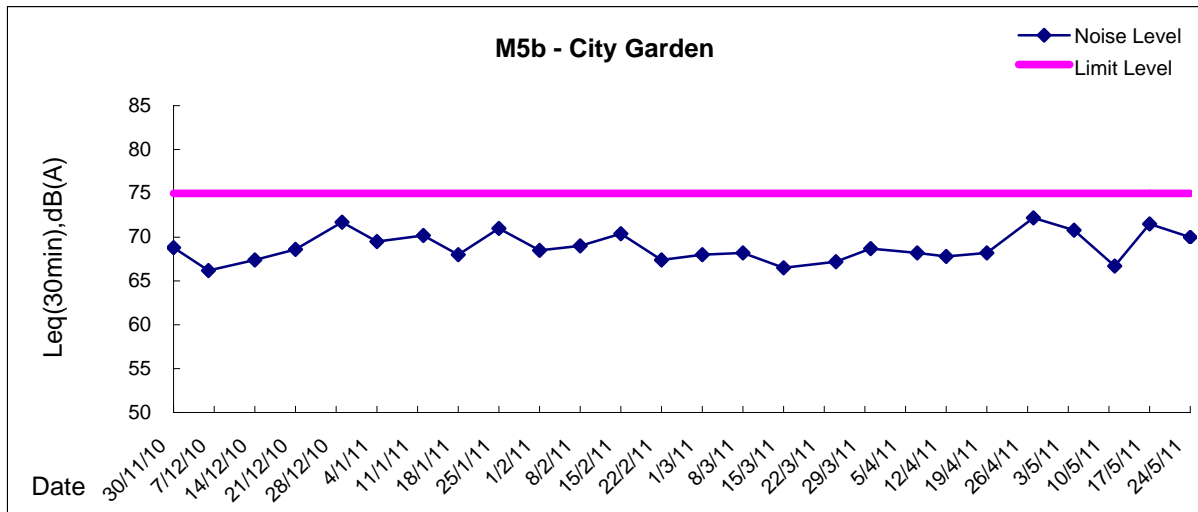

Graphic Presentation of Noise Monitoring Result
Day Time (0700 - 1900hrs on normal weekdays)

Graphic Presentation of Noise Monitoring Result
Day Time (0700 - 1900hrs on normal weekdays)

Graphic Presentation of Noise Monitoring Result

Restricted Time (1900 - 2300 hrs on normal weekdays and 0700-2300 on holiday)

Graphic Presentation of Noise Monitoring Result

Restricted Time (1900 - 2300 hrs on normal weekdays and 0700-2300 on holiday)