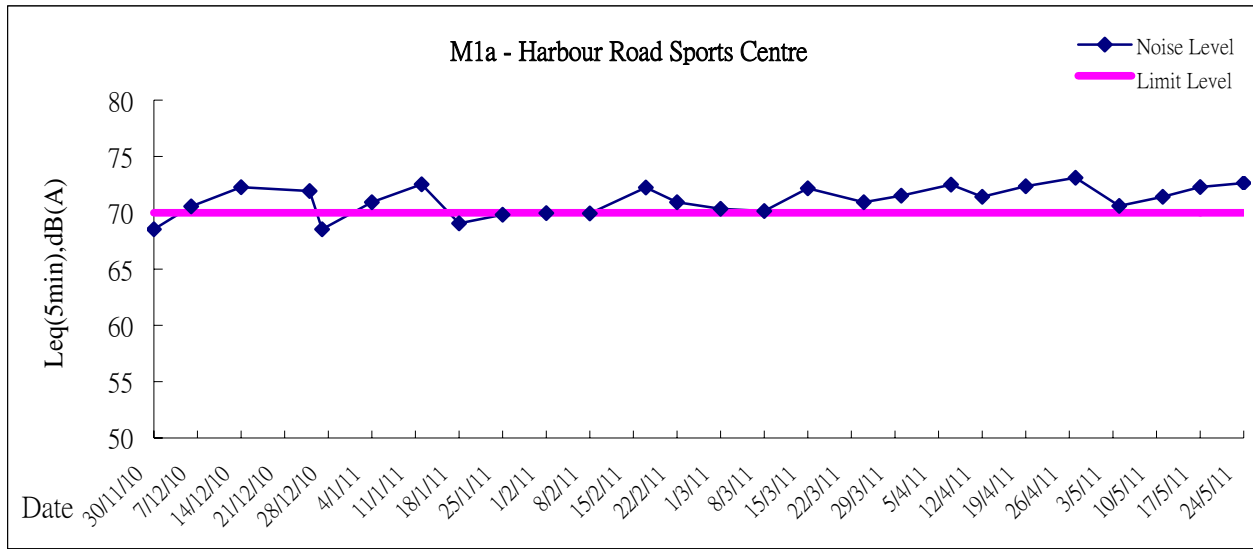

Graphic Presentation of Noise Monitoring Result
Day Time (0700 - 1900hrs on normal weekdays)

Graphic Presentation of Noise Monitoring Result
Day Time (0700 - 1900hrs on normal weekdays)

Graphic Presentation of Noise Monitoring Result

Restricted Time (1900 - 2300 hrs on normal weekdays and 0700-2300 on holiday)

Graphic Presentation of Noise Monitoring Result

Restricted Time (1900 - 2300 hrs on normal weekdays and 0700-2300 on holiday)