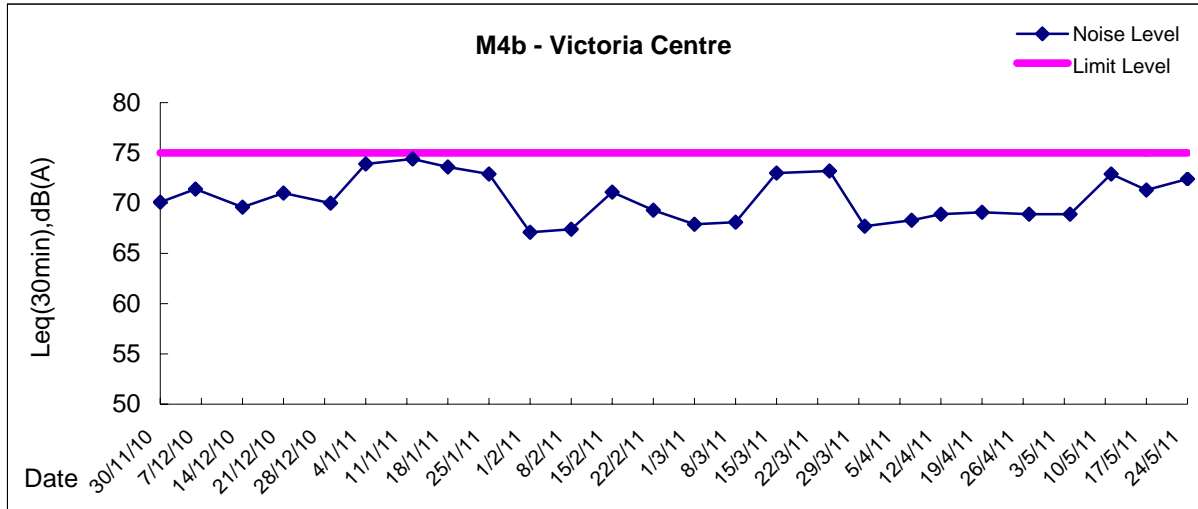

Graphic Presentation of Noise Monitoring Result
Day Time (0700 - 1900hrs on normal weekdays)

Graphic Presentation of Noise Monitoring Result
Day Time (0700 - 1900hrs on normal weekdays)

Graphic Presentation of Noise Monitoring Result

Restricted Time (1900 - 2300 hrs on normal weekdays and 0700-2300 on holiday)

Graphic Presentation of Noise Monitoring Result

Restricted Time (1900 - 2300 hrs on normal weekdays and 0700-2300 on holiday)