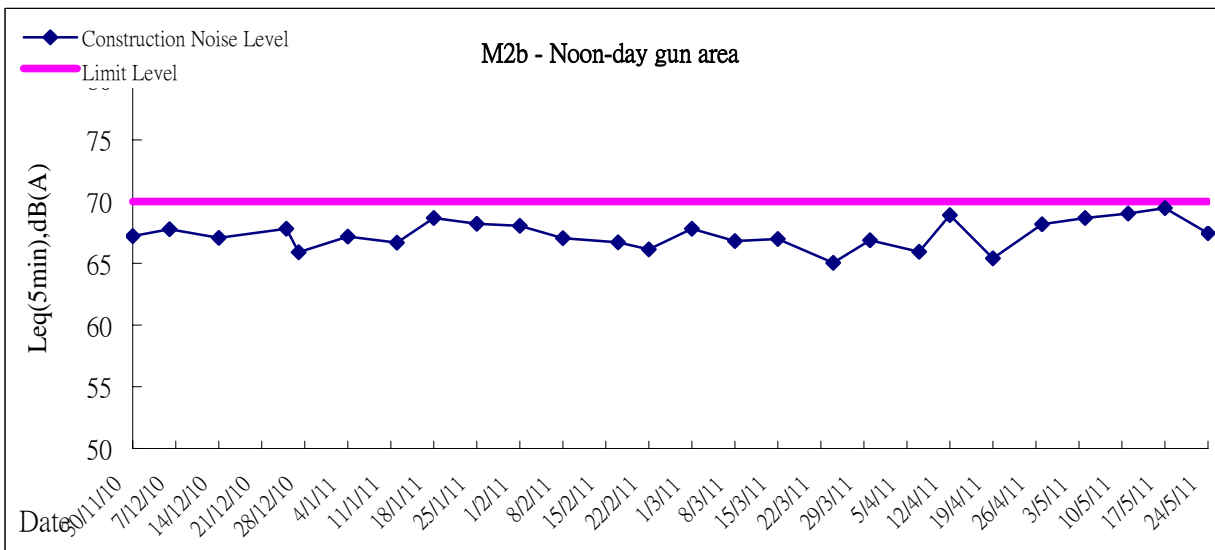

Graphic Presentation of Noise Monitoring Result
Day Time (0700 - 1900hrs on normal weekdays)

Graphic Presentation of Noise Monitoring Result
Day Time (0700 - 1900hrs on normal weekdays)

Graphic Presentation of Noise Monitoring Result

Restricted Time (1900 - 2300 hrs on normal weekdays and 0700-2300 on holiday)

Graphic Presentation of Noise Monitoring Result

Restricted Time (1900 - 2300 hrs on normal weekdays and 0700-2300 on holiday)