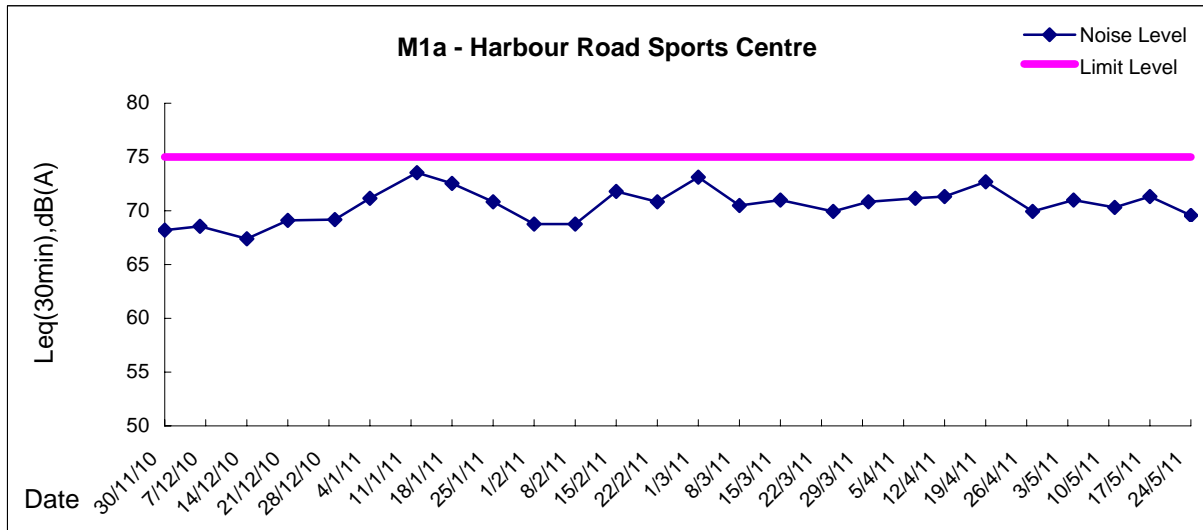

Graphic Presentation of Noise Monitoring Result
Day Time (0700 - 1900hrs on normal weekdays)

Graphic Presentation of Noise Monitoring Result
Day Time (0700 - 1900hrs on normal weekdays)

Graphic Presentation of Noise Monitoring Result

Restricted Time (1900 - 2300 hrs on normal weekdays and 0700-2300 on holiday)

Graphic Presentation of Noise Monitoring Result

Restricted Time (1900 - 2300 hrs on normal weekdays and 0700-2300 on holiday)