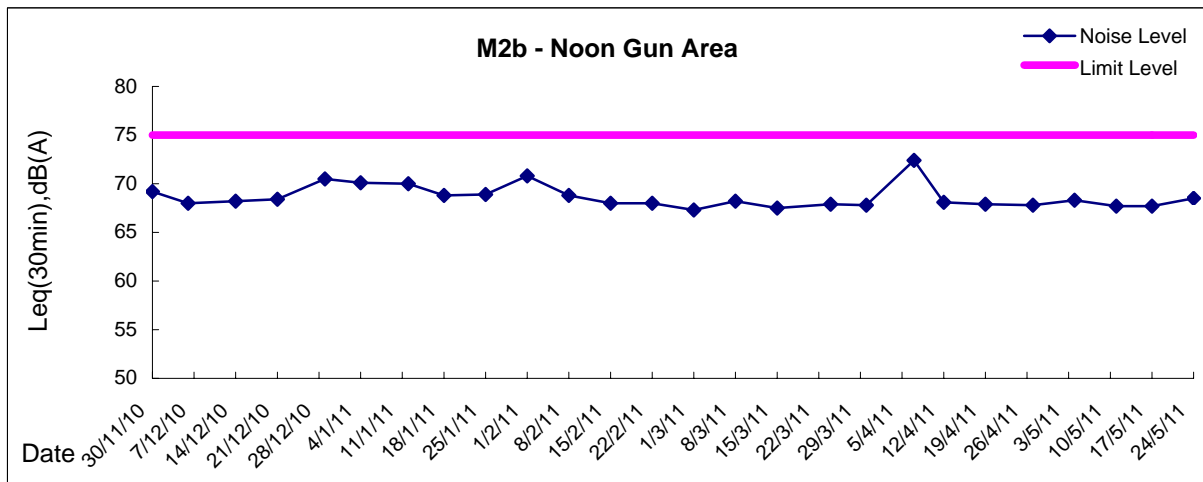

Graphic Presentation of Noise Monitoring Result
Day Time (0700 - 1900hrs on normal weekdays)

Graphic Presentation of Noise Monitoring Result
Day Time (0700 - 1900hrs on normal weekdays)

Graphic Presentation of Noise Monitoring Result

Restricted Time (1900 - 2300 hrs on normal weekdays and 0700-2300 on holiday)

Graphic Presentation of Noise Monitoring Result

Restricted Time (1900 - 2300 hrs on normal weekdays and 0700-2300 on holiday)