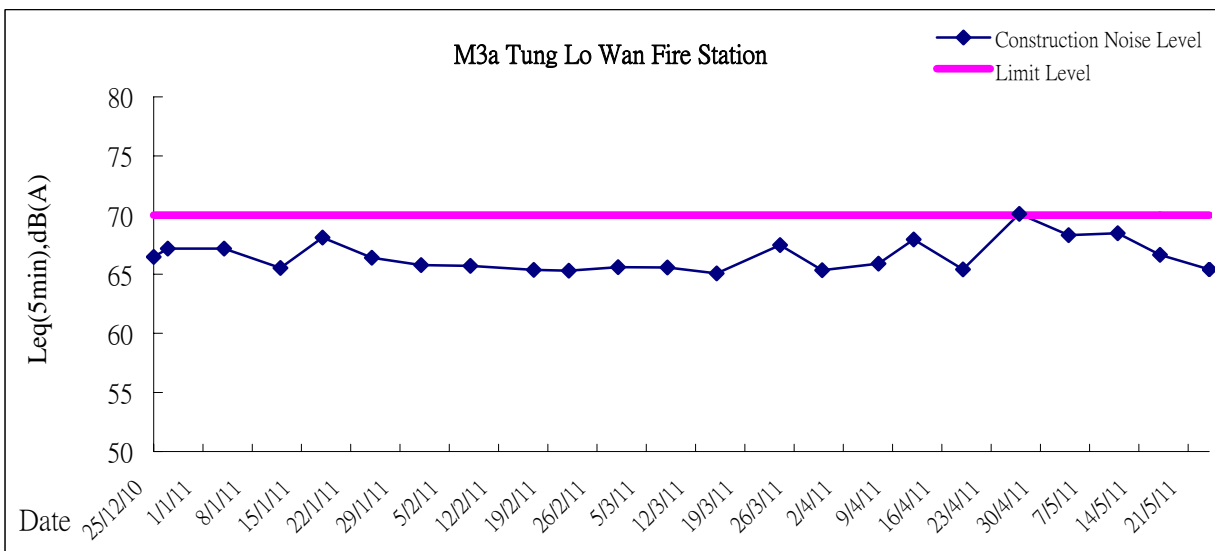

Graphic Presentation of Noise Monitoring Result
Day Time (0700 - 1900hrs on normal weekdays)

Graphic Presentation of Noise Monitoring Result
Day Time (0700 - 1900hrs on normal weekdays)

Graphic Presentation of Noise Monitoring Result

Restricted Time (1900 - 2300 hrs on normal weekdays and 0700-2300 on holiday)

Graphic Presentation of Noise Monitoring Result

Restricted Time (1900 - 2300 hrs on normal weekdays and 0700-2300 on holiday)